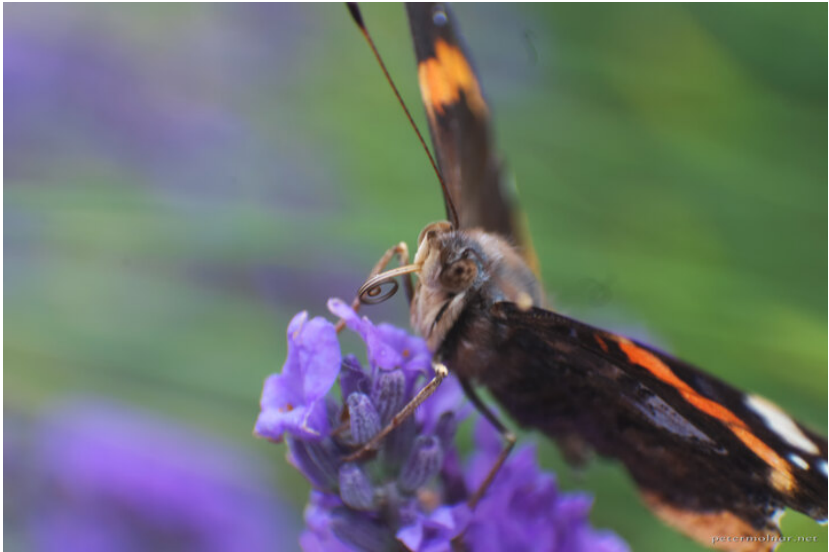

Norfolk Lavender - Tortile Tongue

NIKON D80, 0.0 mm, 1/60 sec, ISO 200 | 0mm f/0 MF | CC-BY-NC-ND-4.0

Red Admiral butterfly feeding on Norfolk lavender. Slow and calm, probably due to being soothened by the lavender :)