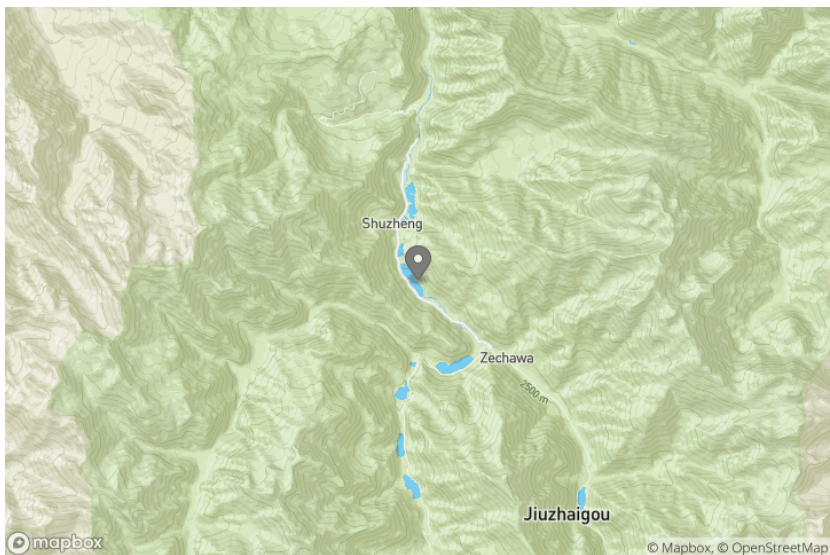

Jiuzhaigou: reflections in Rhinoceros Lake

NIKON D80, 85.0 mm, f/8.0, 1/4 sec, ISO 200 | AF-S DX NIKKOR 18-140mm f/3.5-5.6G ED VR | CC-BY-NC-ND-4.0

Taken ad Rhinoceros Lake, in Jiuzhaigou Valley (九寨沟) in Sichuan, China, At first, even in real life, it was hard to tell reflection from origin.

coordinates: 33.185, 103.894

Created by Peter Molnar <mail@petermolnar.net>, published at 2014-10-26 02:41 UTC, last modified at 2021-05-11 11:49 UTC , to canonical URL <https://petermolnar.net/photo/jiuzhaigou-rhinoceros-lake-reflection/> , licensed under CC-BY-NC-ND-4.0 .